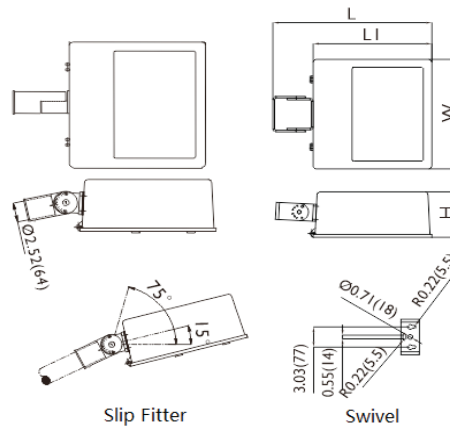

#### DIMENSIONS

- SF** - Slip Fitter (O.D. 2-3/8" Round Pole) (Adjustable. 1ft Power Cord is Included)
- WM** - Wall/Surface Mount Bracket (Used with Slip Fitter)
- SW** - Swivel/Surface Mount Bracket (Adjustable. 1ft Power Cord is Included)
- EA6/10** - 6"/10" Aluminum Extruded Arm (For Square Pole Use. 1ft Power Cord is Included)
- YM** - Large Yoke Mount (Adjustable. 1ft Power Cord is Included)

inch (mm)

Input Power	Length (L1)	Length with Swivel (L)	Width (W)	Height (H)
45W and 76W	12.51 (318)	16.06 (408)	12.51 (318)	5.50 (140)
100W and 127W	16.46 (418)	20.05 (560)	16.42 (417)	6.81 (173)
237W	23.82 (605)	29.41 (747)	23.82 (605)	10.24 (260)

#### FIXTURE PERFORMANCE

Model	Input Power	Lm/W	Lumens	Dimensions	EPA at 0° (ft <sup>2</sup> )
MHTL-SFL-45E-4K	45W	>100	>4,500	12.5" x 12.5" x 5.5"	1.1
MHTL-SFL-76E-4K	76W	>96	>7,200	15.9" x 10.5" x 3.3"	1.1
MHTL-SFL-100E-4K	100W	>99	>9,600	16.5" x 16.5" x 6.8"	1.7
MHTL-SFL-127E-4K	127W	>99	>12,500	16.5" x 16.5" x 6.8"	1.7
MHTL-SFL-237E-4K	237W	>95	>22,000	23.8" x 23.8" x 10.2"	3.8