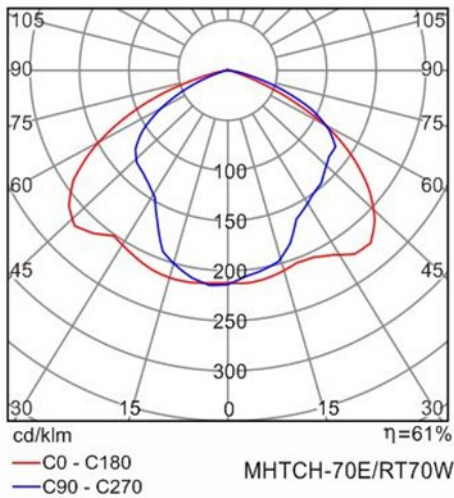

SAMPLE PHOTOMETRICS

MHT-CH-70E