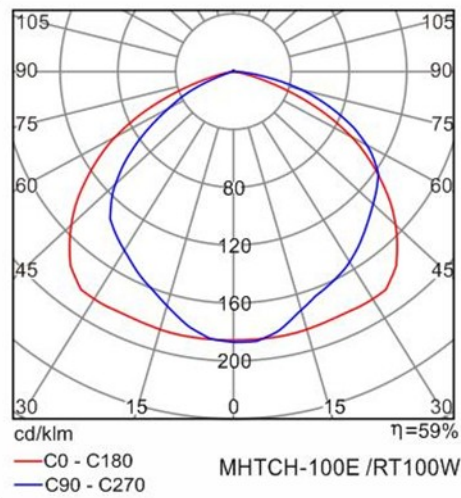

MHT-CH - [] E - [] [] - [] - []

Wattage:
 40, 55, 70
 80, 100

Color Temp:
 3K = 3000K
 4K = 4000K
 5K = 5000K

Voltage:
 U = Universal
 3 = 347V

**Dimmable
Ballast:**
 DB

Options: (please specify voltage)
 PC = Complete Photocell
 PR = Photocell Receptacle Only
 IC = Intelligent Controls

DIMENSIONS

MHT-CH-40/55/70/80/100E

SAMPLE PHOTOMETRICS

MHT-CH-70E

MHT-CH-100E

- MHT Products are UL Listed/Labeled and Assembled in ISO9000/1 Certified US Facility
- Every product is quality tested and inspected prior to shipment
- MHT Lighting offers a 10-year, 60,000 hour Warranty (please see Warranty Terms and Conditions)
- Made in the USA of US and Imported Parts, Meets Buy American requirements within the ARRA