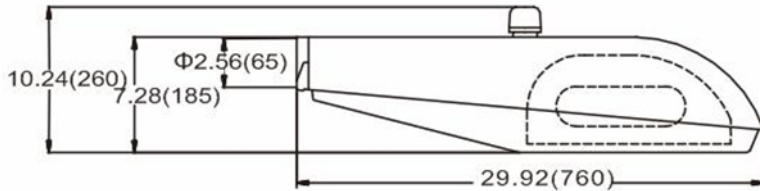

MHT-CH - [] E - [] [] - [] - []

Wattage:
 40, 55, 70
 80, 100

Color Temp:
 3K = 3000K
 4K = 4000K
 5K = 5000K

Voltage:
 U = Universal
 3 = 347V

**Dimmable
Ballast:**
 DB

Options: (please specify voltage)
 PC = Complete Photocell
 PR = Photocell Receptacle Only
 IC = Intelligent Controls

DIMENSIONS

MHT-CH-40/55/70/80/100E

SAMPLE PHOTOMETRICS

MHT-CH-70E

MHT-CH-100E

- MHT Products are UL Listed/Labeled and Assembled in ISO9000/1 Certified US Facility
- Every product is quality tested and inspected prior to shipment
- MHT Lighting offers a 10-year, 60,000 hour Warranty (please see Warranty Terms and Conditions)
- Made in the USA of US and Imported Parts, Meets Buy American requirements within the ARRA